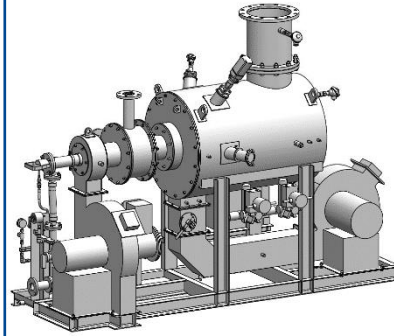

Gas Combustion Unit for Hydrogen Fueled vessel *Volcano* MECS-H25

The utilization of hydrogen is expected as next generation fuel for climate change mitigation. Gas Combustion Unit for Hydrogen(H₂) Fueled Vessel “MECS – H25” processes hydrogen gas safely and compliantly. VOLCANO will keep providing products which contribute to environmental loading reduction by utilizing next generation fuel.

Contribution to environmental loading reduction

MECS-GCU

For LNG fuel | Hydrogen(H₂) gas | Ammonia(NH₃) gas

“MECS-H25” for Hydrogen(H₂) fueled vessel is a variation of the gas combustion unit “MECS-GCU”, which is installed in LNG tag boats, LNG bunkering vessels and the other kind of vessels. The IGF code ※ 1 prohibits releasing combustible gas into the atmosphere.

※1.International Code Of Safety For Ships Using Gases Or Other Low-Flash Point Fuels

TYPE

MECS-H25

※Class NK issued
TYPE APPROVAL
CERTIFICATE

Combustion rate

Hydrogen(H₂)
10kg/h

Please feel free to contact VOLCANO to study any other size up to the combustion rate 200kg/h.